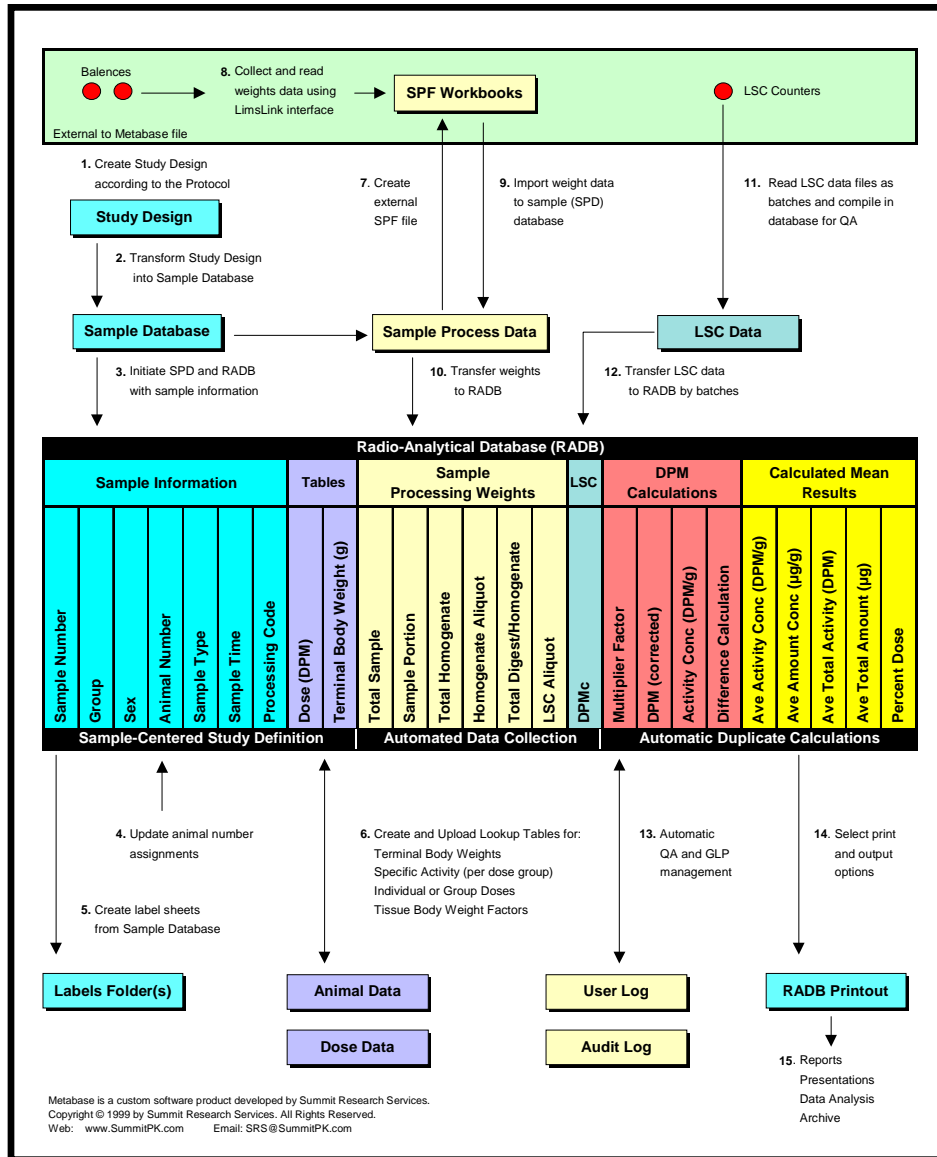

Metabase

Radio-Analytical Data Collection, Management, and Reporting Using Excel

SUMMIT Research Services

68911 Open Field Dr., Montrose, CO 81401 USA
Phone 970-249-1389 Fax 970-249-1360

www.SummitPK.com